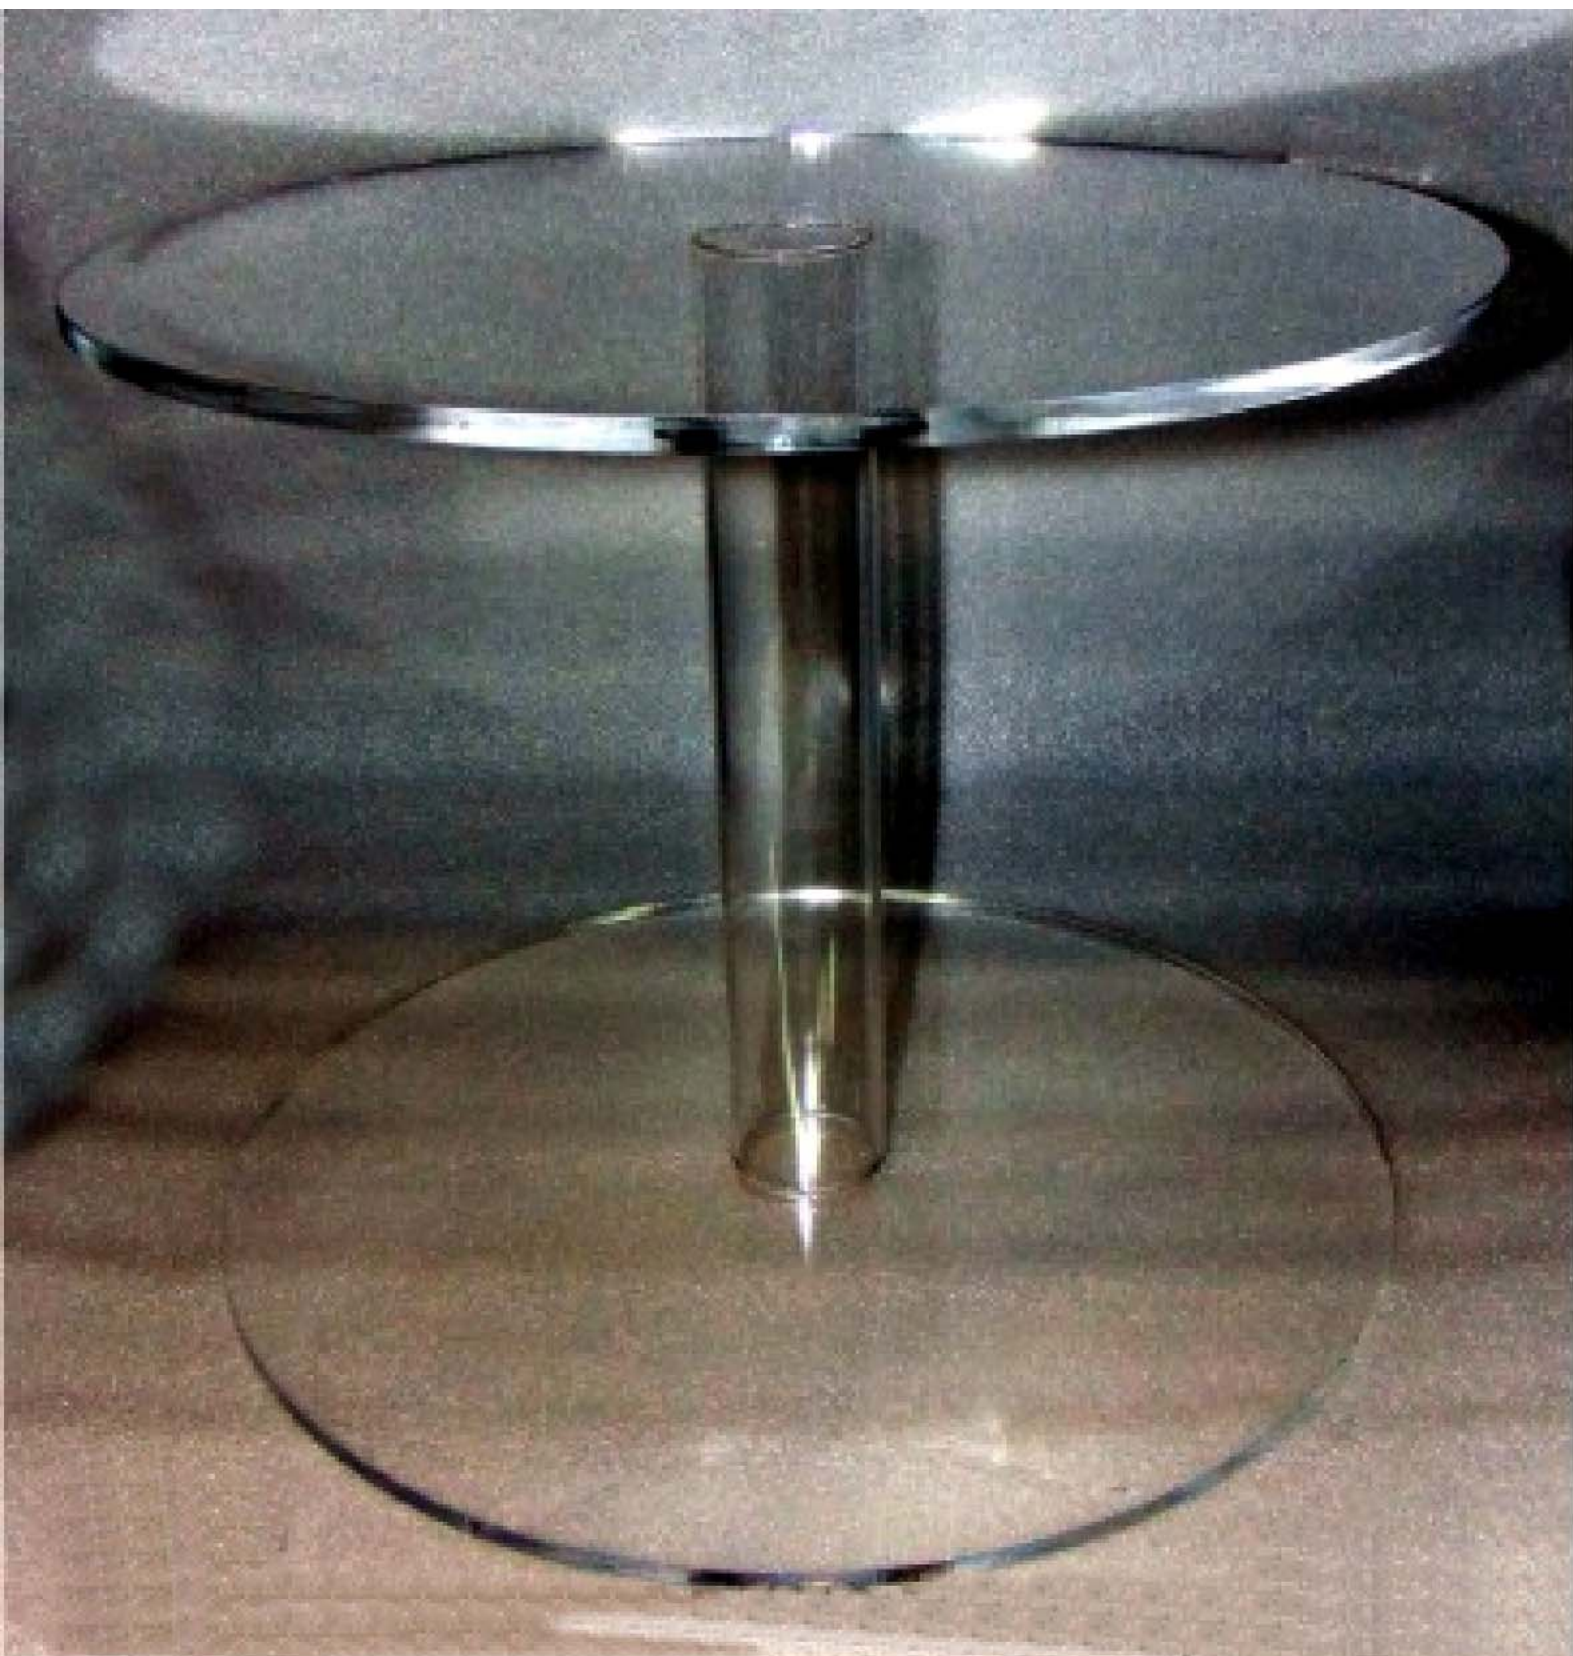

Art. P 49

alzatina plex mm.5 colori bianco - trasp. - nero COLONNA CENTRALE TRASP.

Diametro 15

Diametro 25

Diametro 30

Diametro 35

H.10

H.10

H.10

H.10

H.15

H.15

H.15

H.15

H.20

H.20

H.20

H.20

H.25

H.25

H.25

H.25

H.30

H.30

H.30

H.30