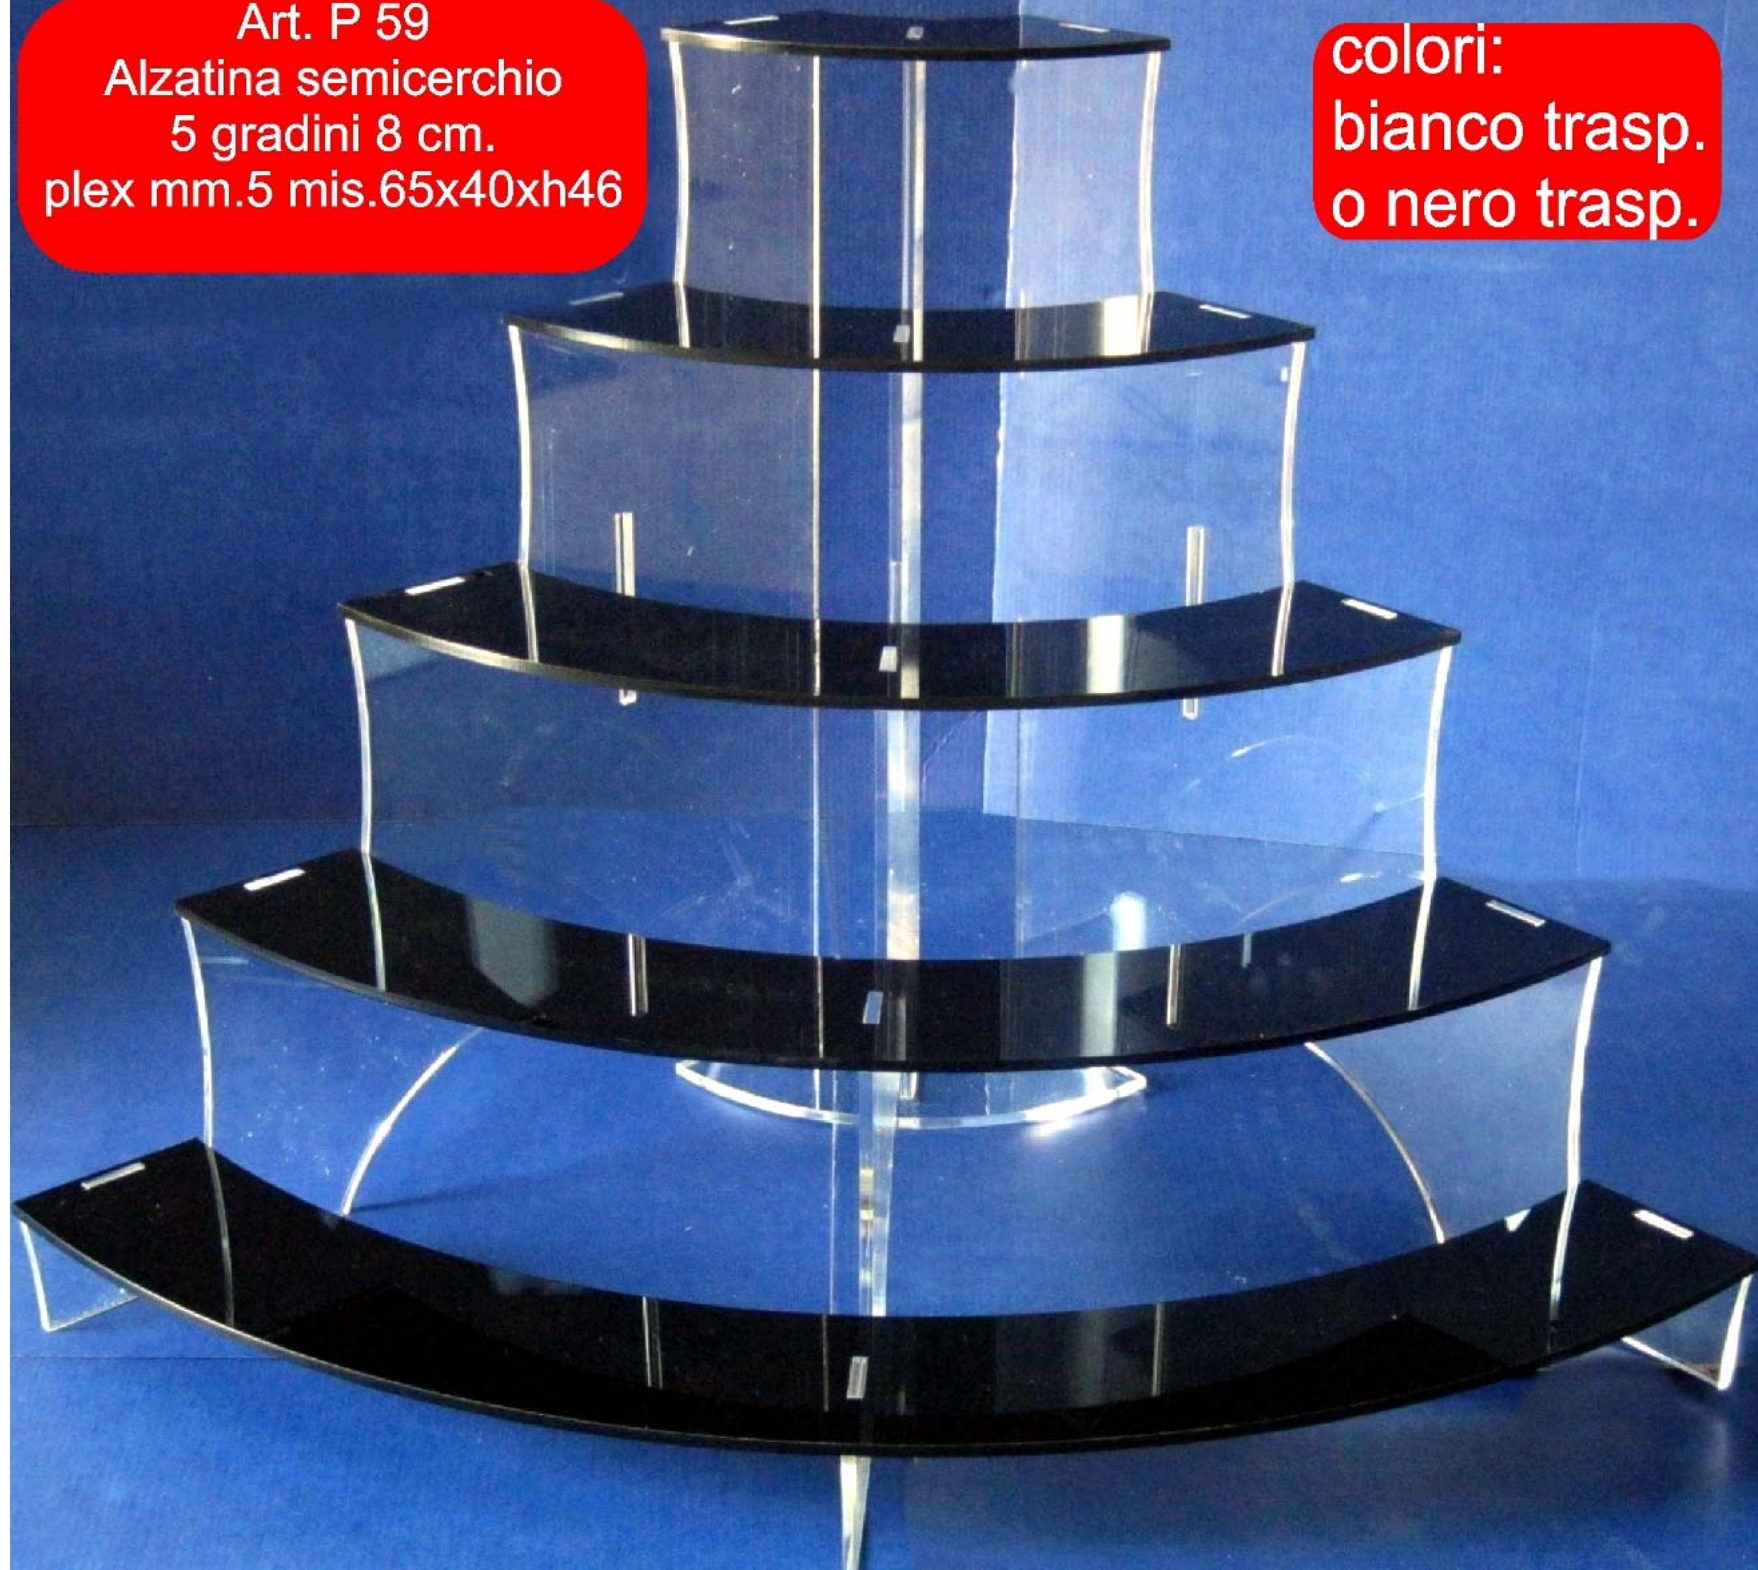

Art. P 59
Alzatina semicerchio
5 gradini 8 cm.
plex mm.5 mis.65x40xh46

colori:
bianco trasp.
o nero trasp.