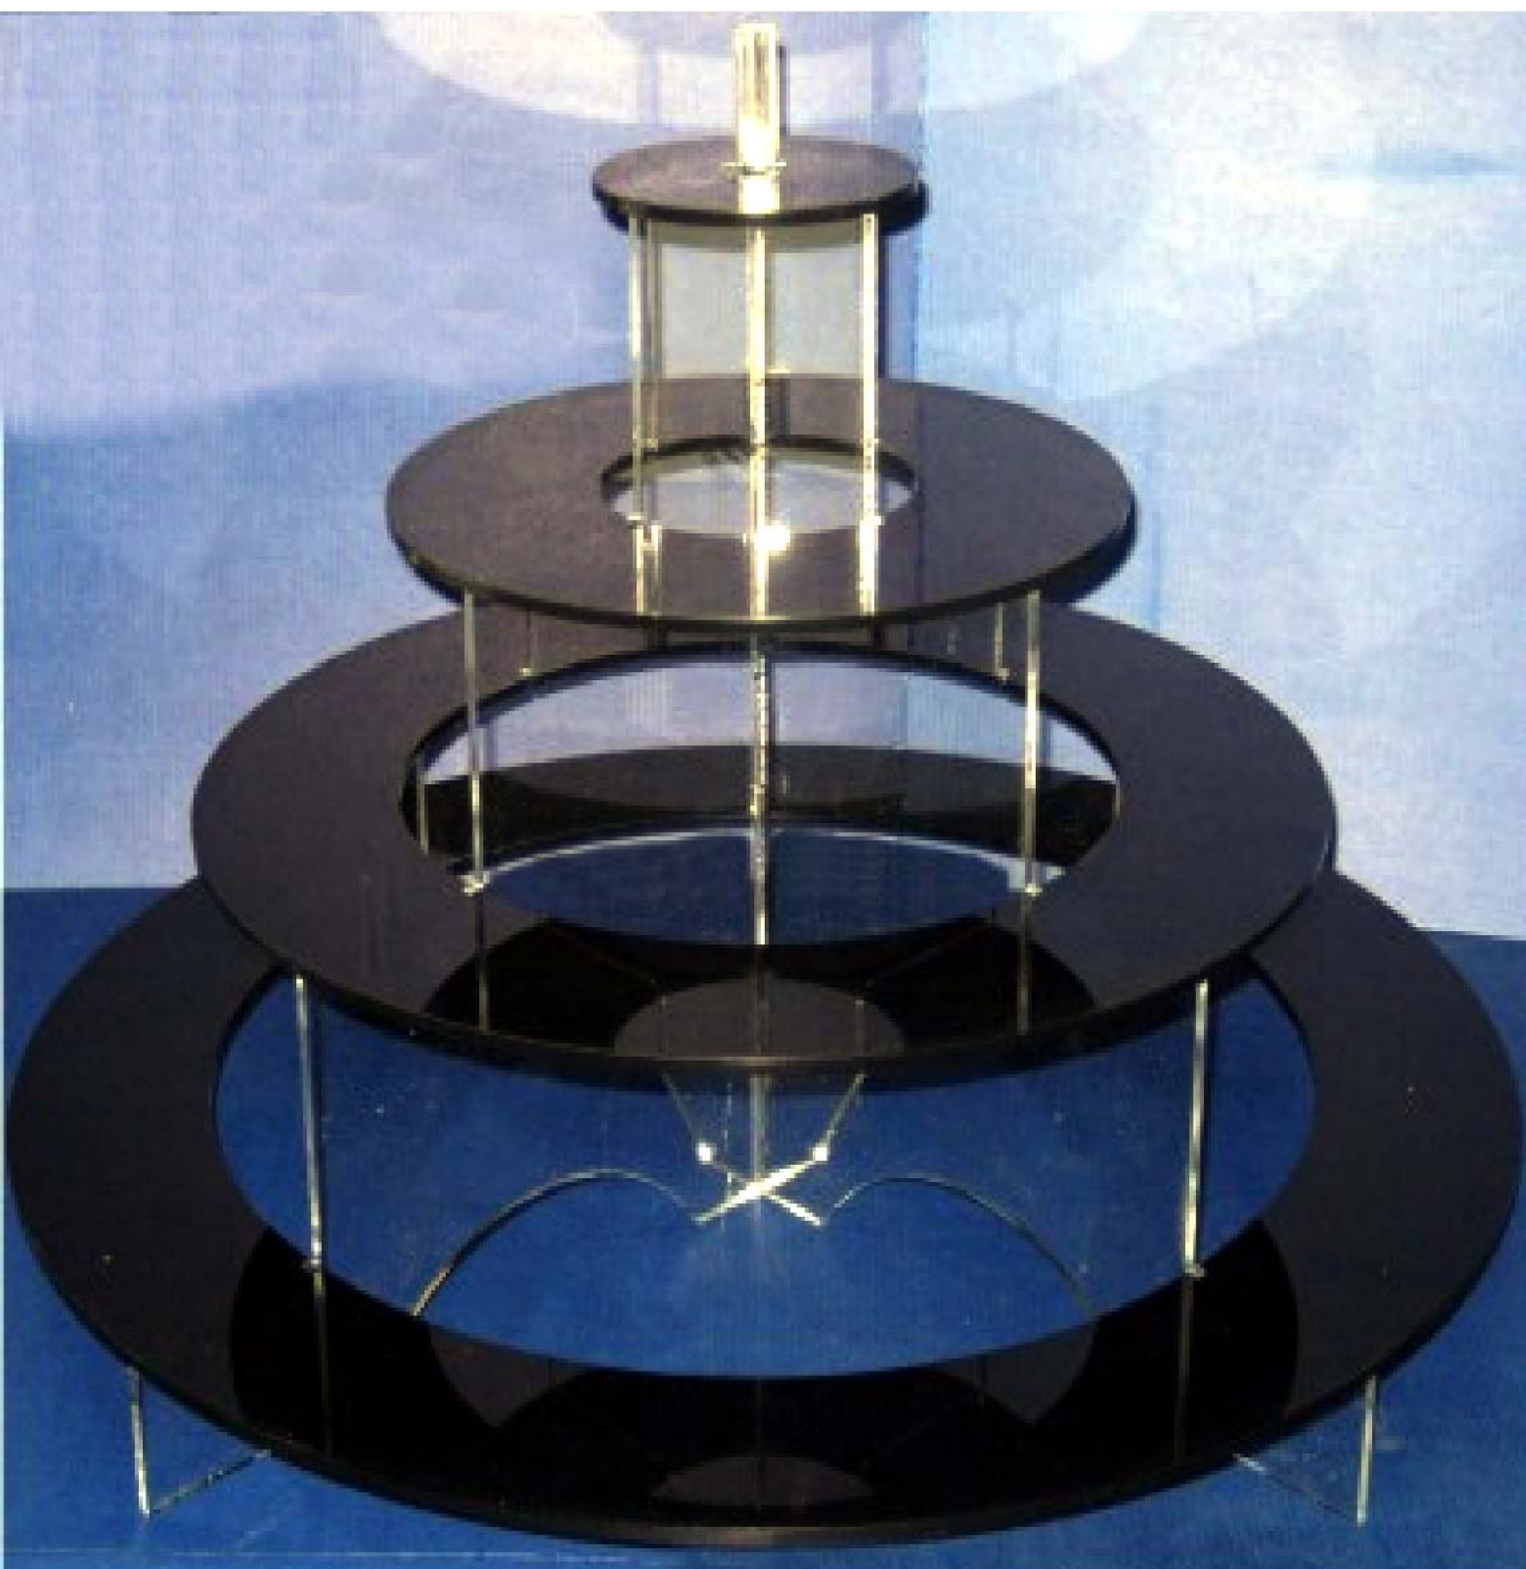

Art.P 58 alzatina tonda

Plex mm.5 colori: nero trasparente o bianco trasp.

P 58 - 1 4 piani 8 cm. mis. 60xh40 i piani sono diam.60 / 44 / 28 / 12cm.

P 58 - 2 3 piani 8 cm. mis. 60xh30 i piani sono diam.60 / 44 / 28 cm.