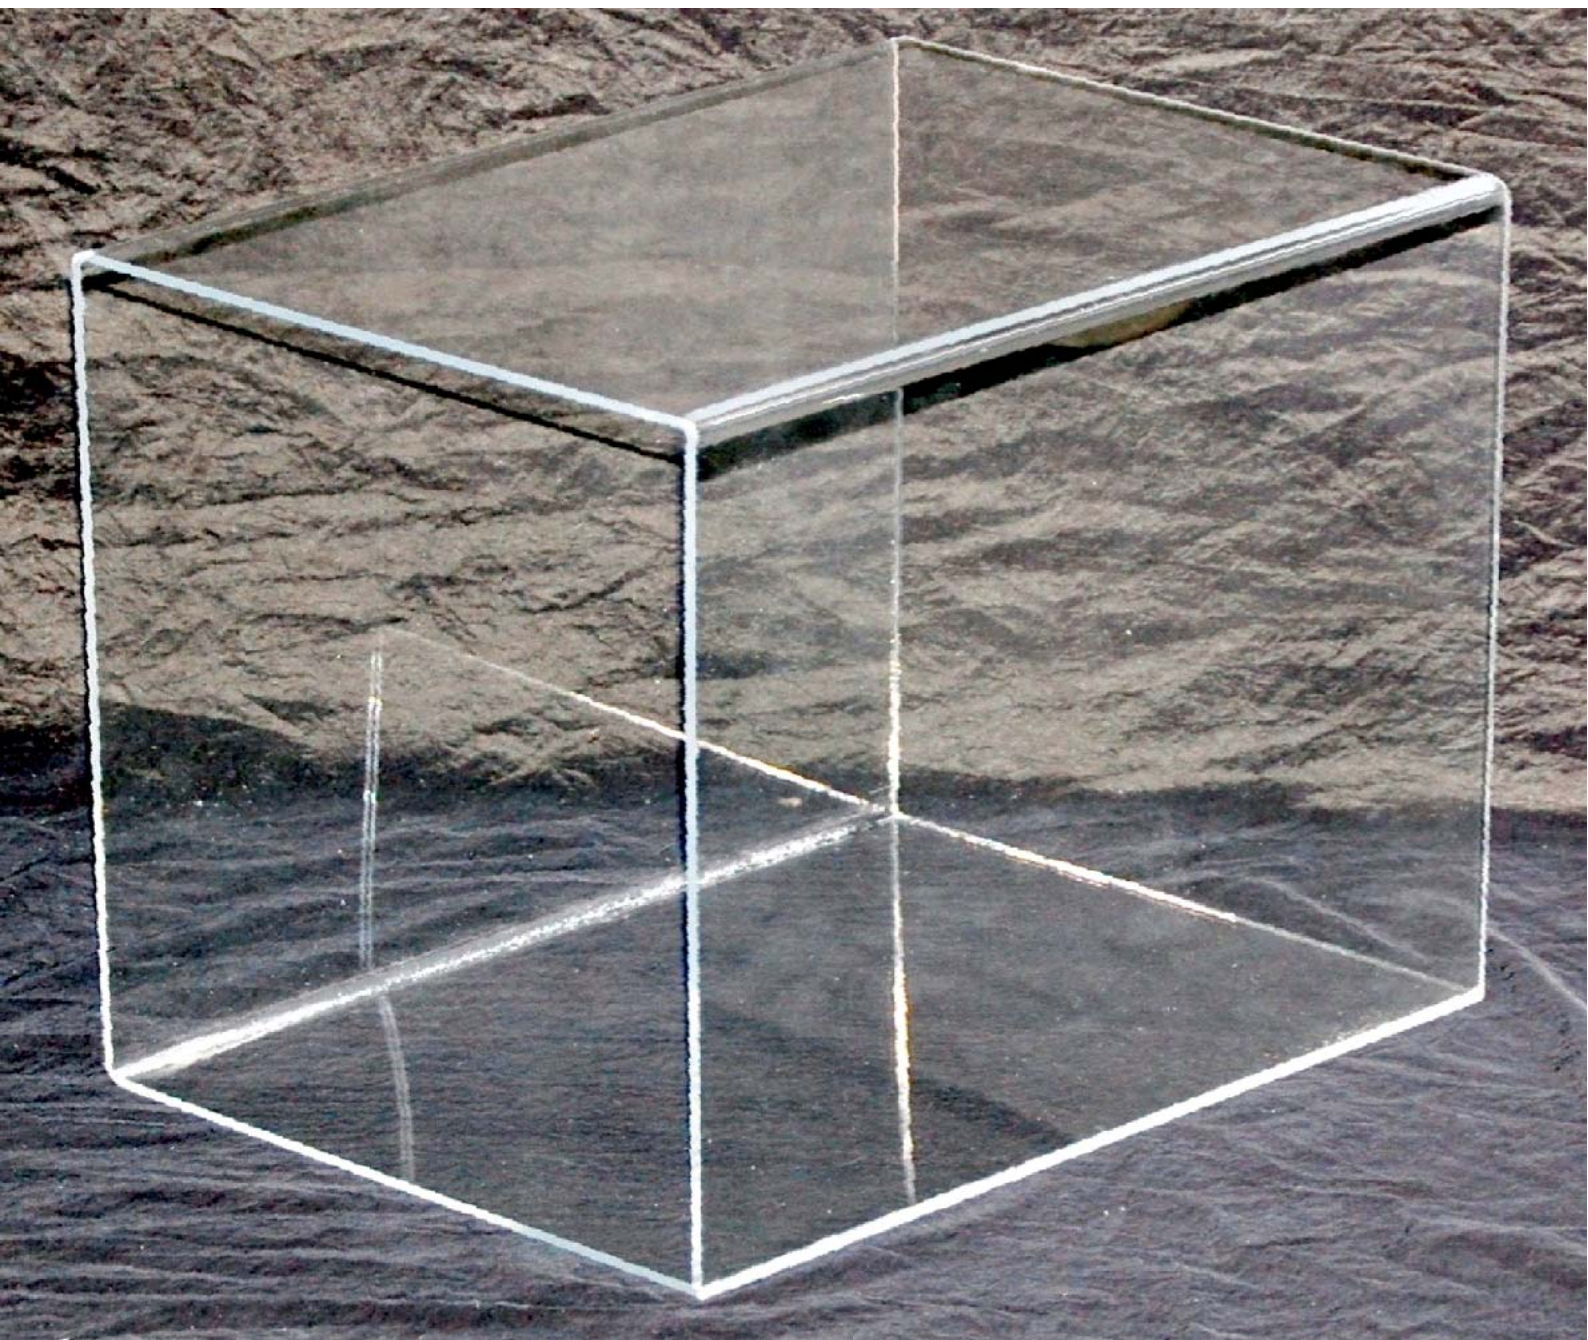

ART. P 12

PLEX MM.5 2 LATI APERTO COLORII BIANCO - TRASP. - NERO

MISURA 40X40X40

MISURA 35X35X35

MISURA 30X30X30

MISURA 25X25X25