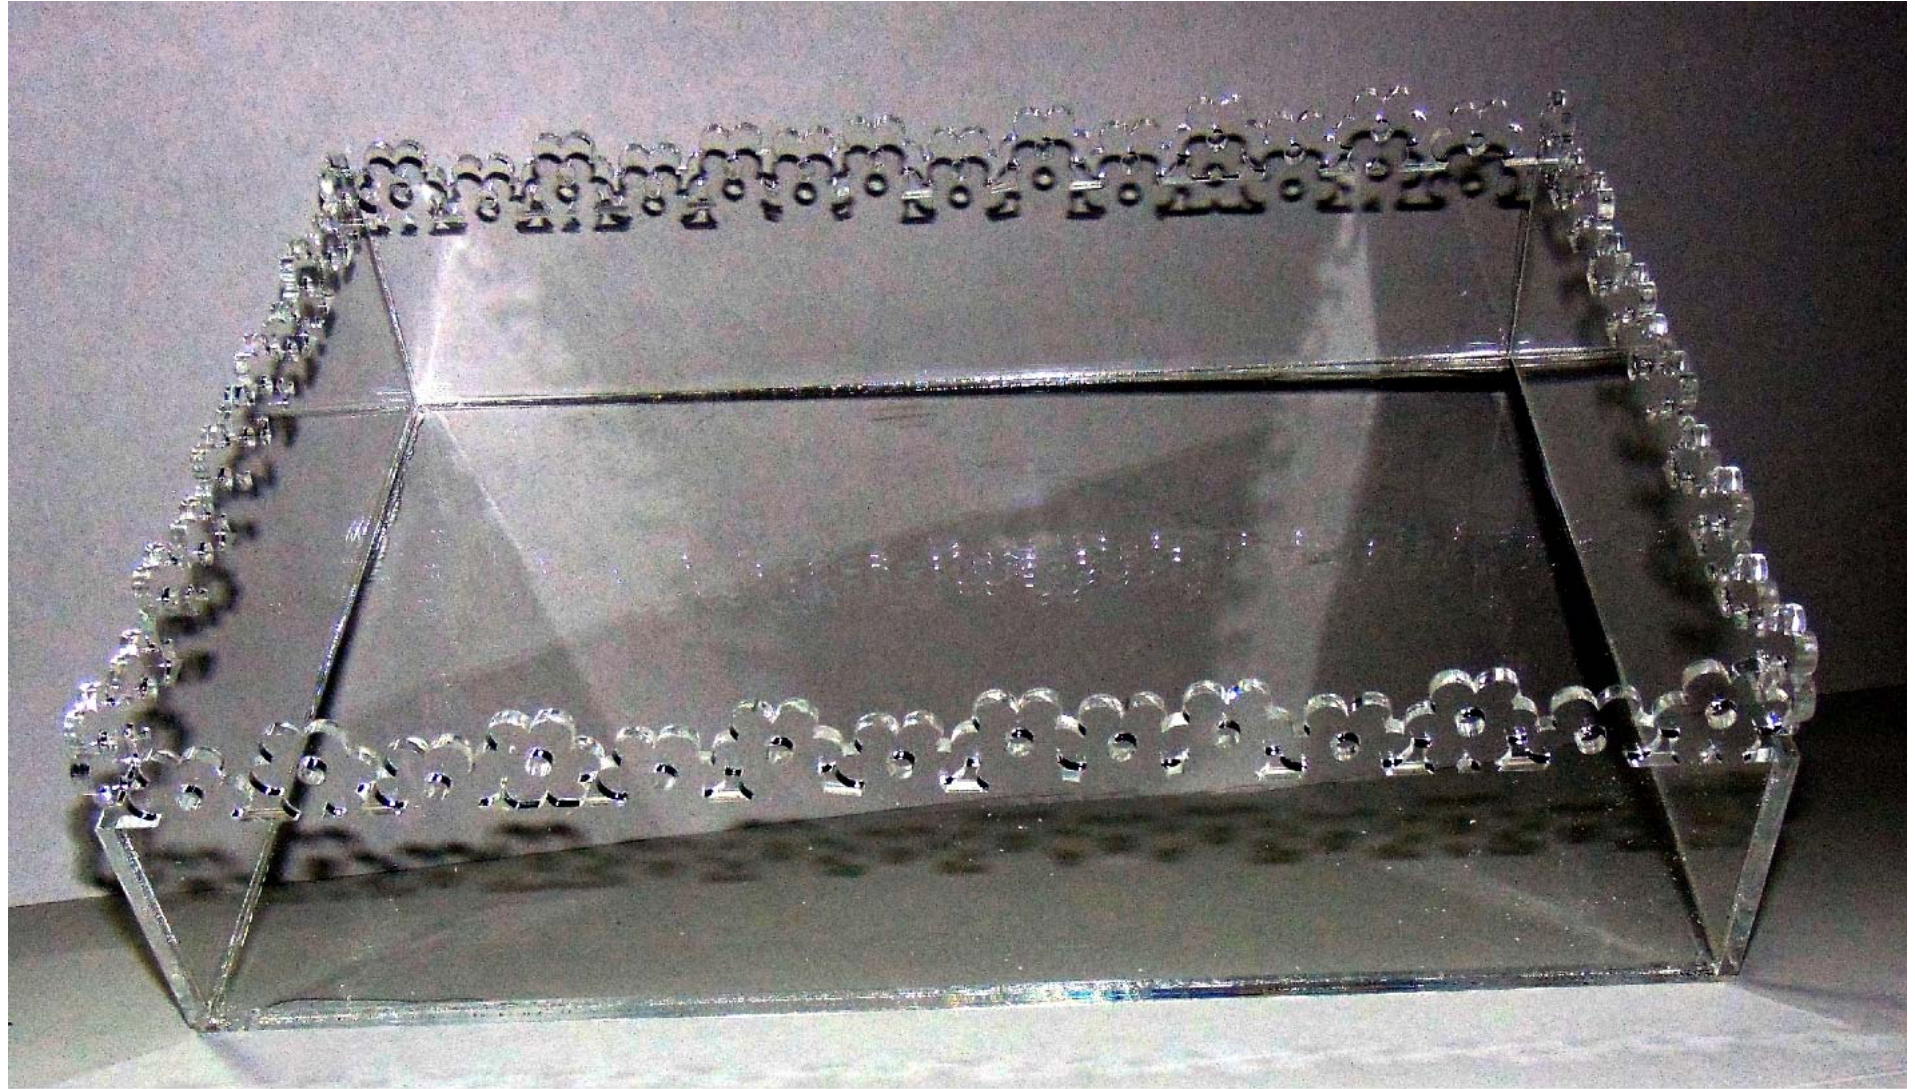

**Art. P 56 vassoio
in plex mm.5
mis. 30x40xh10 cm.
mis. 60x40xh10 cm.**