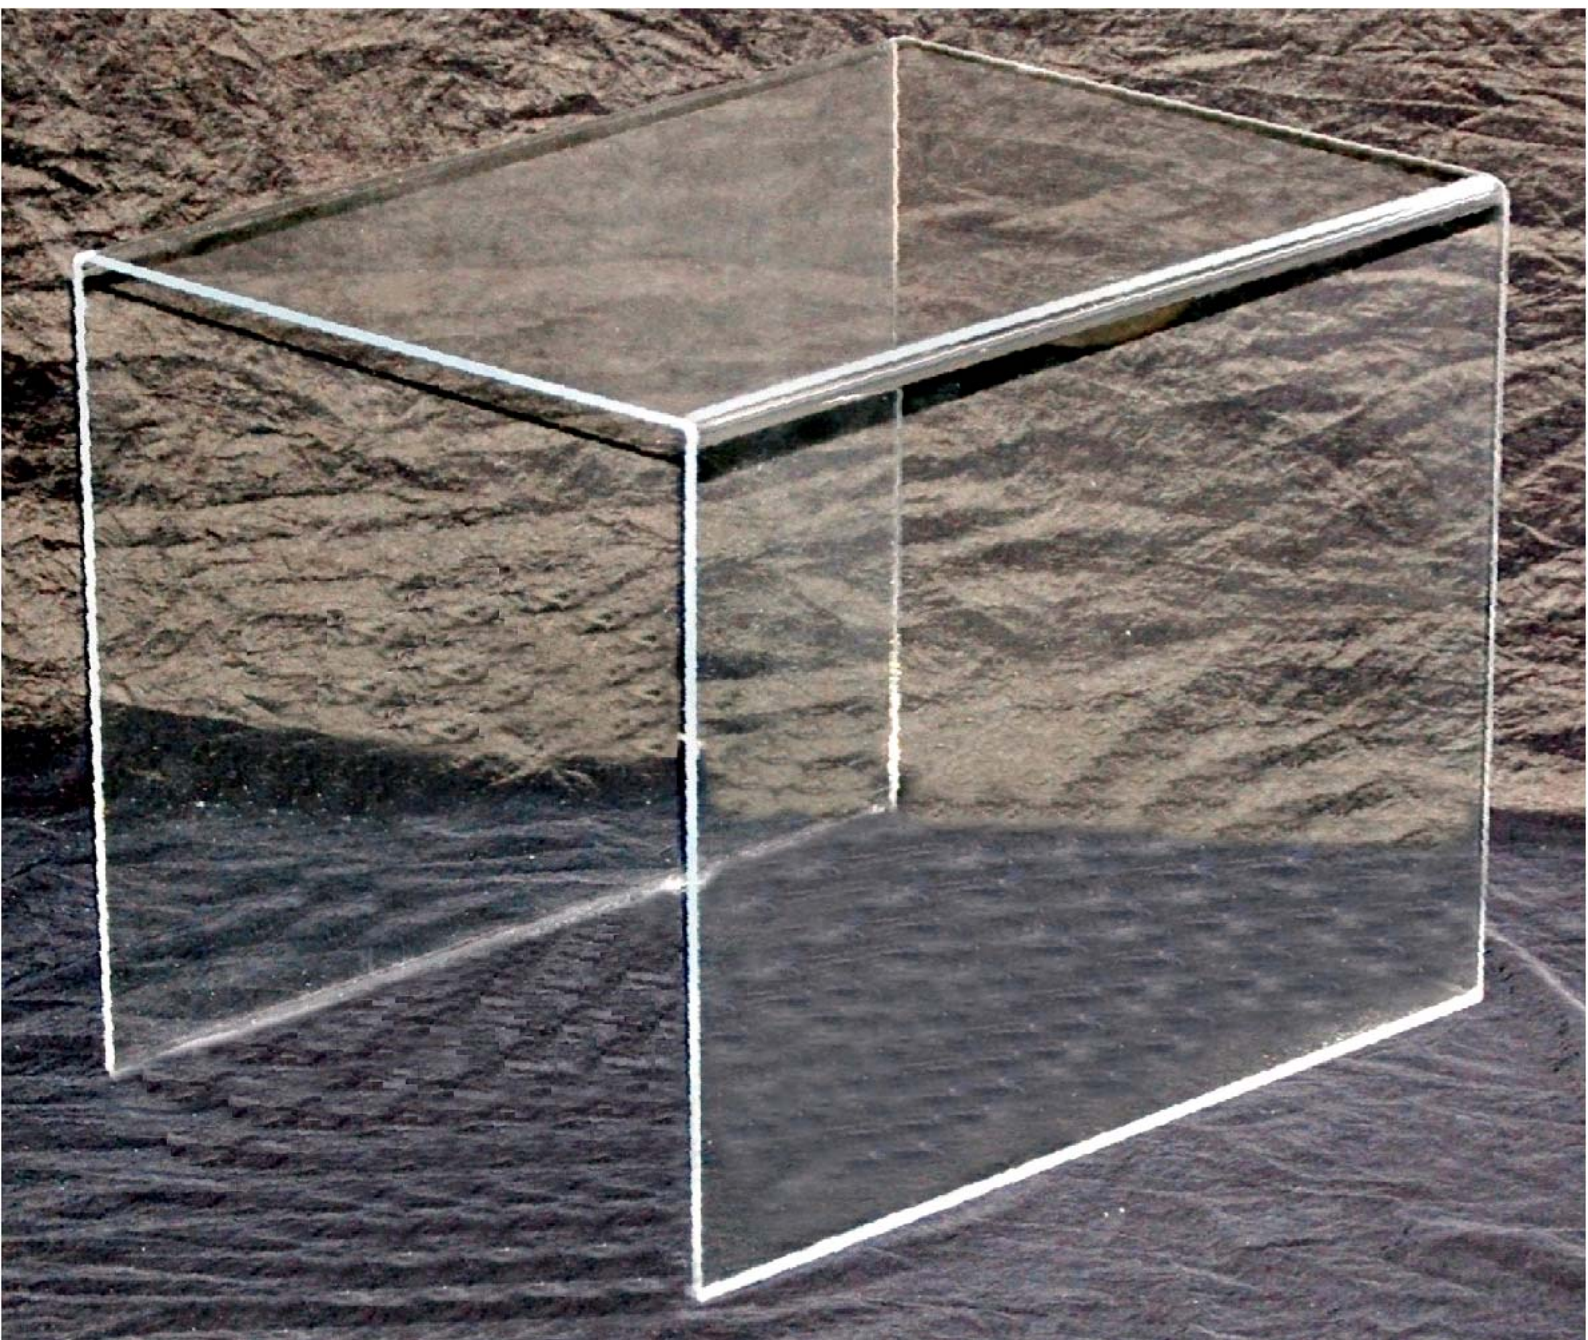

ART. P 13
ALZATINA PLEX MM.5
TIPO U COLORI BIANCO - TRASP. - NERO
MISURA 30X30X30
MISURA 25X25X25
MISURA 20X20X20

ART. P 14
ALZATINA PLEX MM.3
TIPO U COLORI BIANCO - TRASP. - NERO
MISURA 15X15X15
MISURA 12X12X12
MISURA 10X10X10