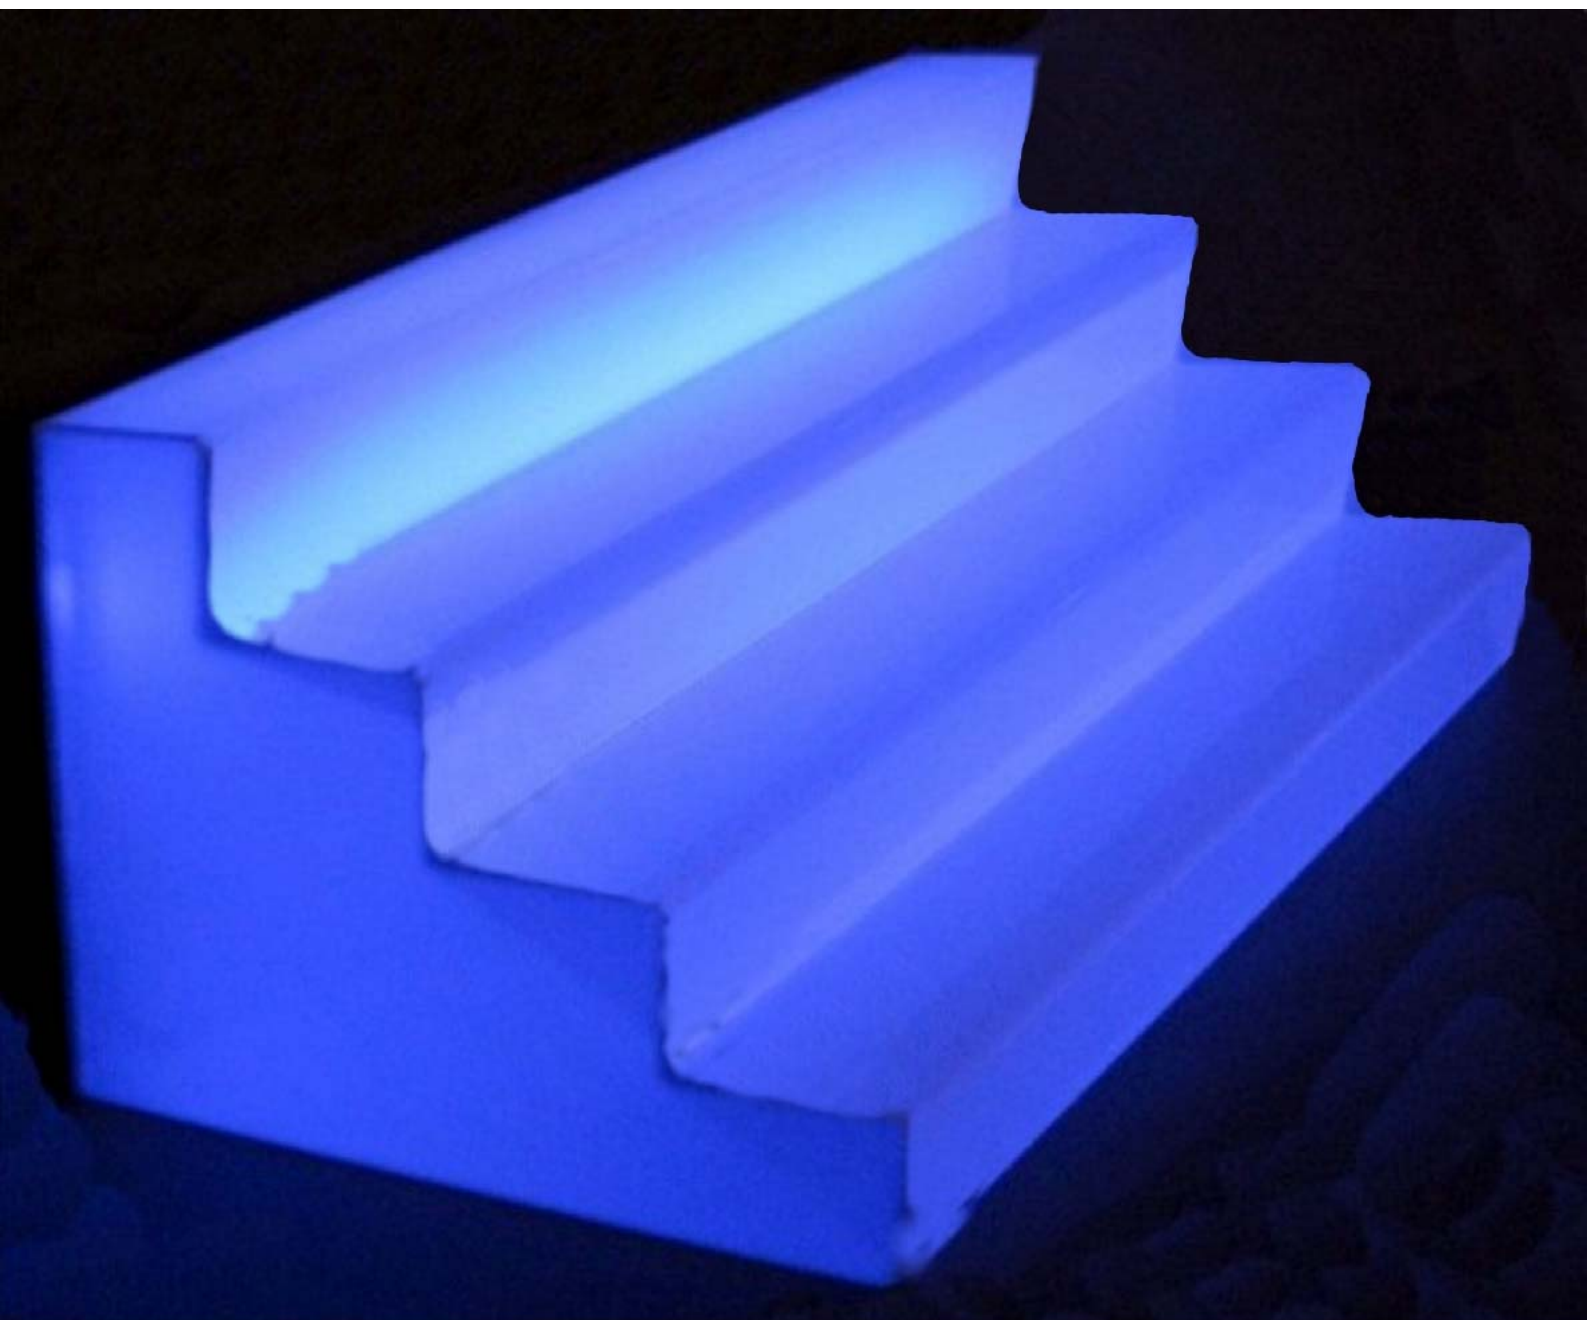

ART. P 31
ALZATINA PLEX SCALA
COLORE BIANCO TRASP. NERO
4 GRADINI CM.10 LUMINOSA LED VARI COLORI
MISURA 40X40XL50
MISURA 40X40XL100
MISURA 40X40XL150