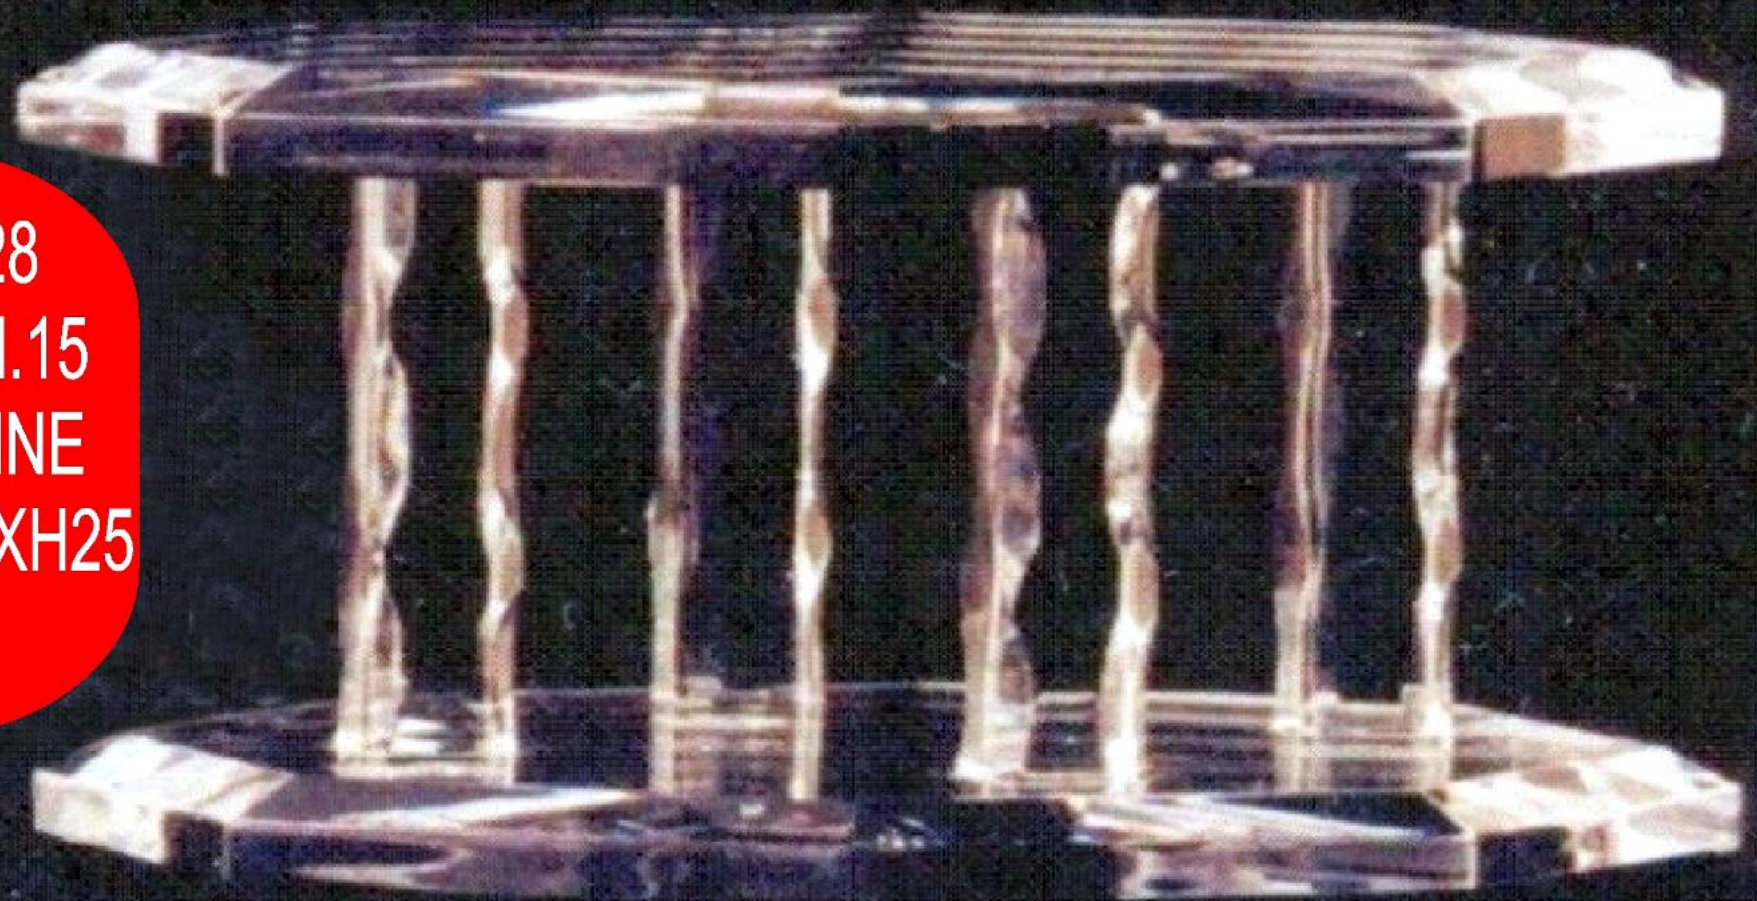

ART.P 28
PLEX MM.15
4 COLONNE
MIS.30X30XH25