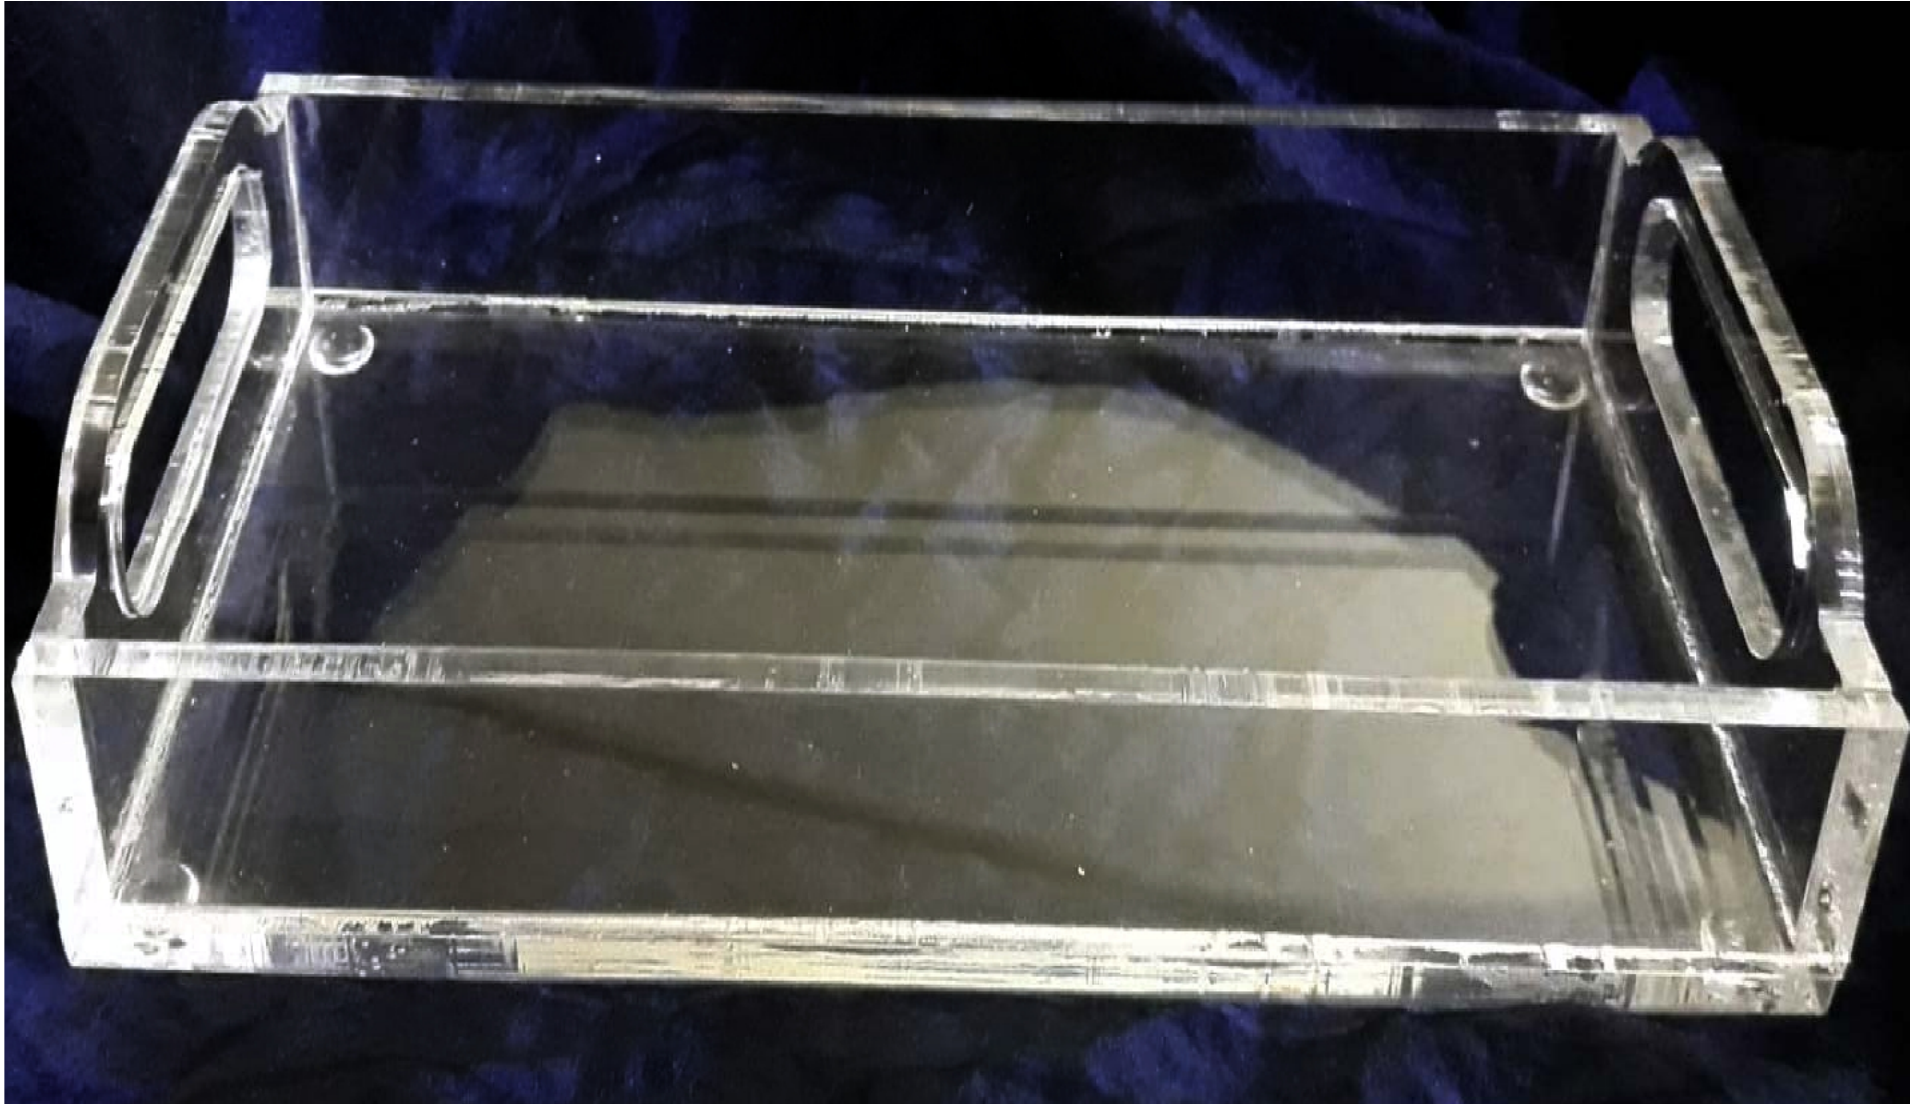

**Art. P 55 vassoio
in plex mm.5**

mis. 25x15xh4 cm.

mis. 30x40xh5 cm.

mis. 60x40xh5 cm.