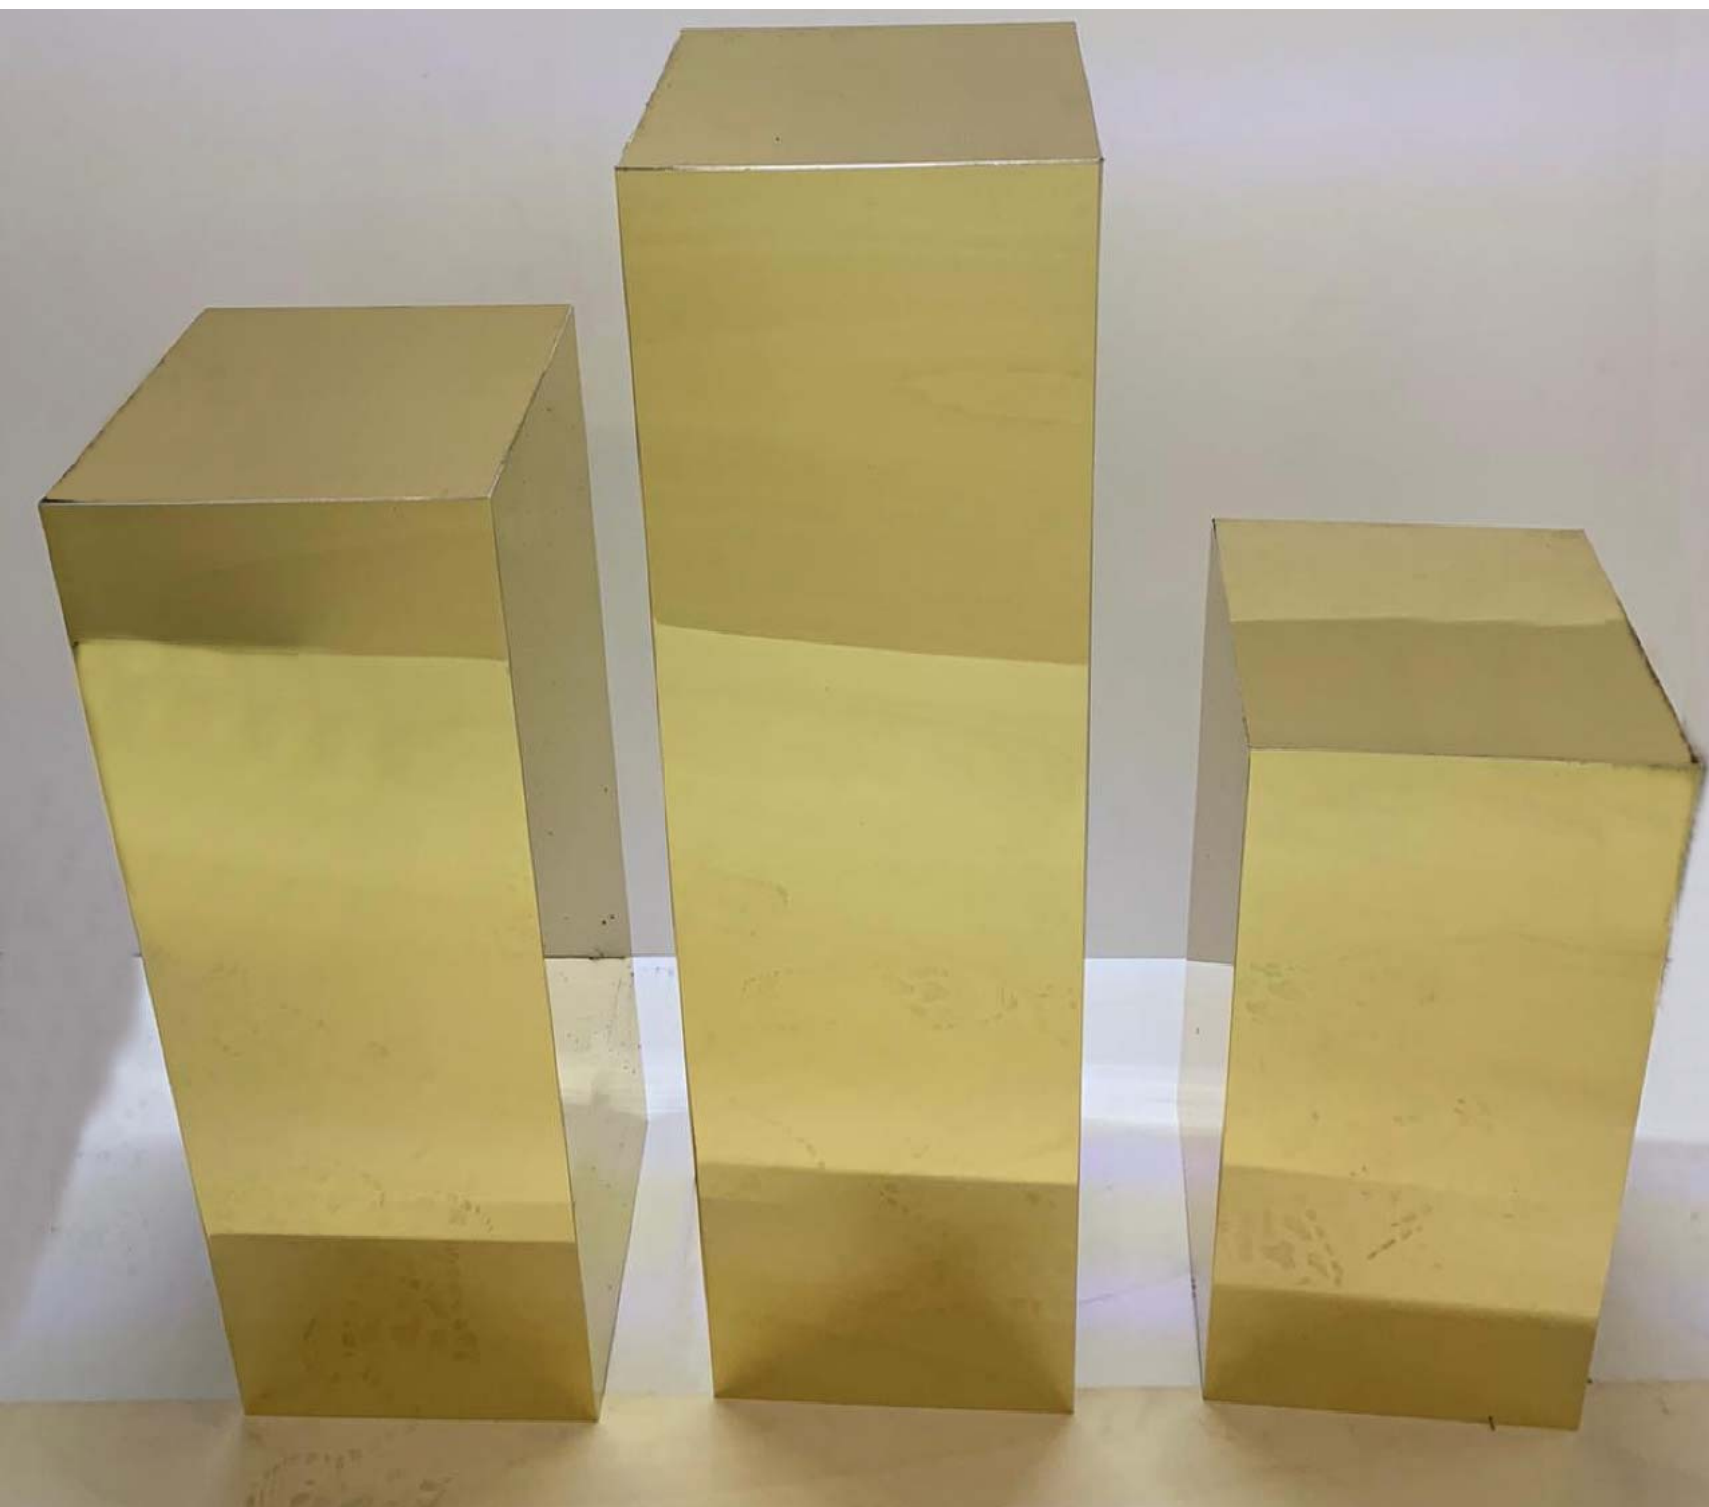

ART. P 63
COLONNA IN DUBOND
COMPOSITO ALLUMINIO

COLORI:
ORO SPECCHIO
ARGENTO SPECCHIO
BIANCO LUCIDO
NERO LUCIDO

TRIS MIS.:
30X30XH100
30X30XH80
30X30XH60