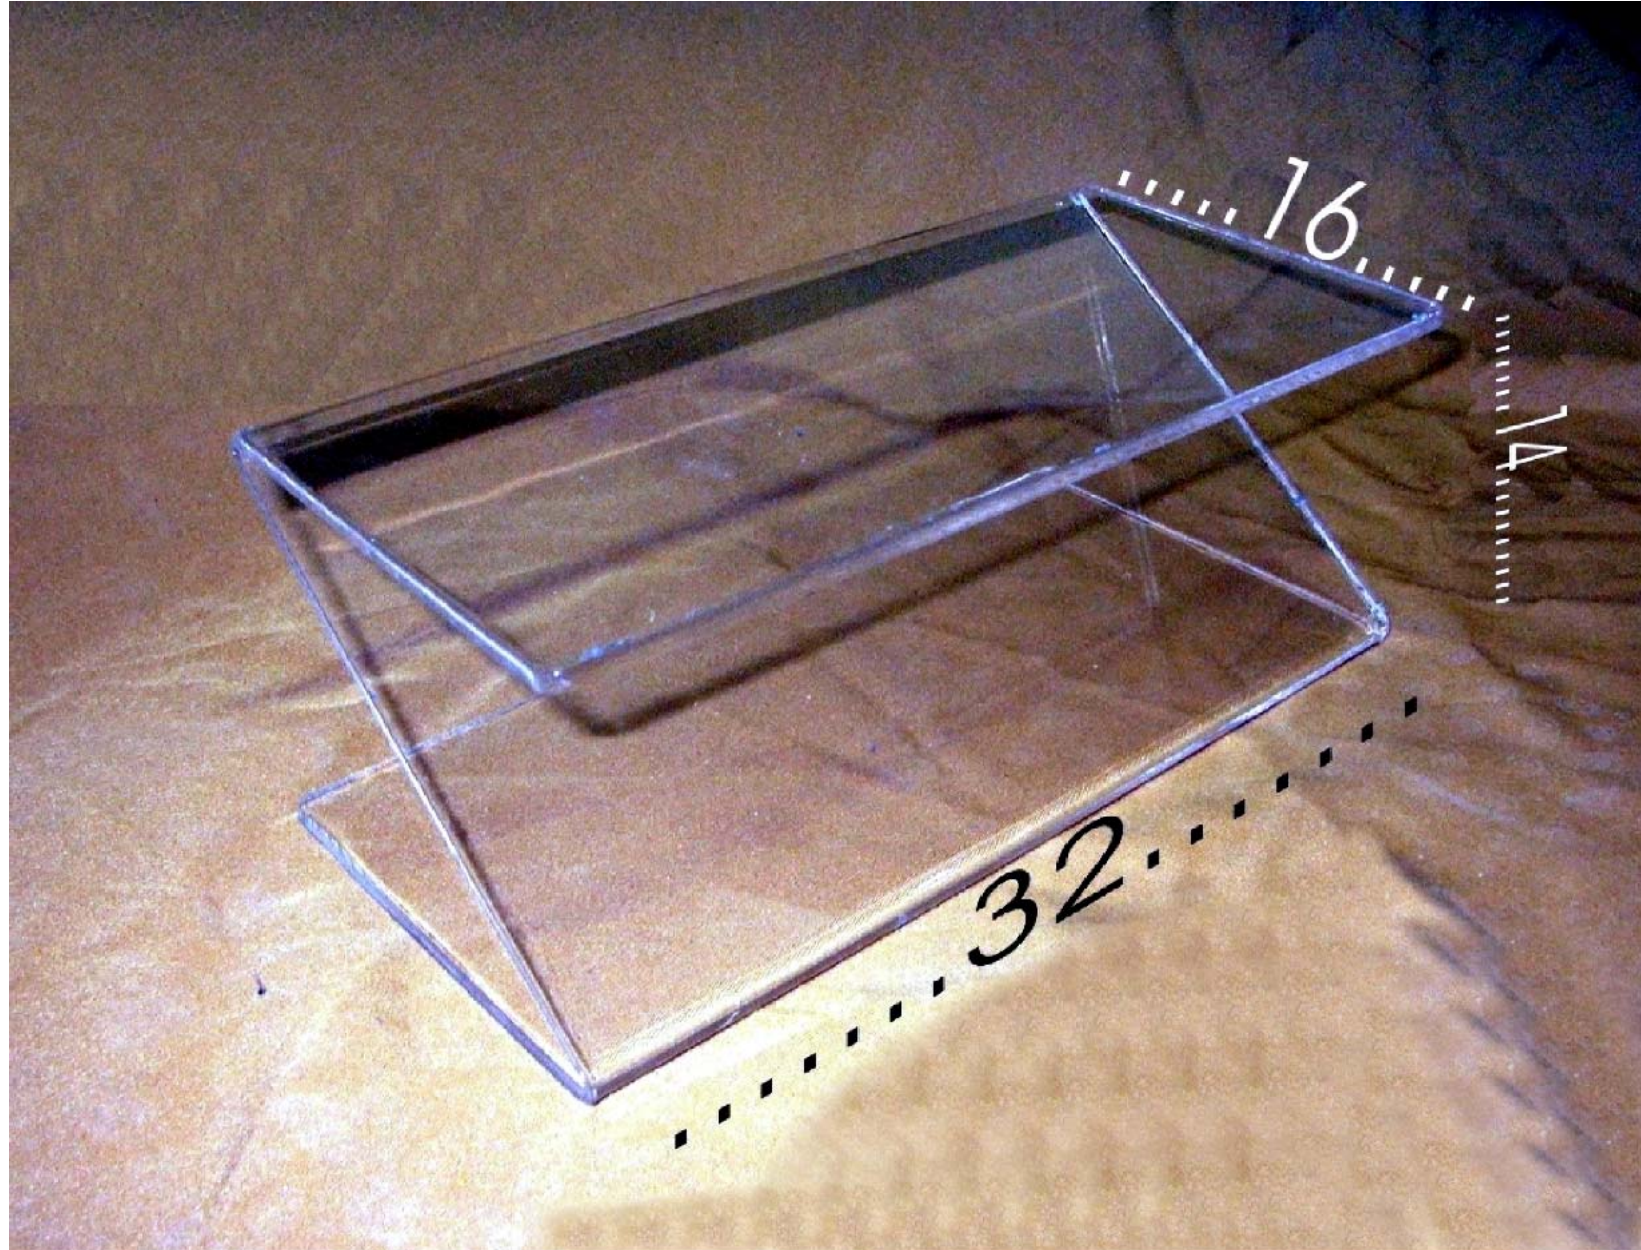

ART. P 19
ALZATINA PLEX MM.5
COLORE BIANCO TRASP. NERO
MISURA 32X16X14