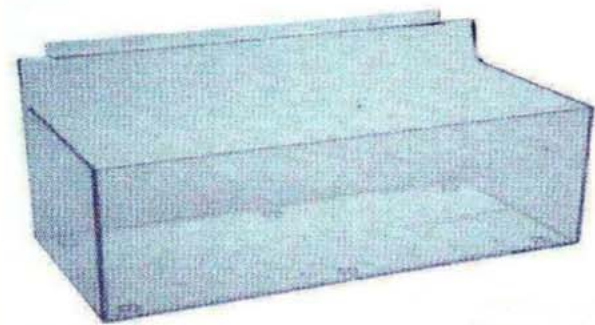

EPOSITORE ALLUMINIO PLEX PVC ESPANSO
MIS. 55X35XH175 COLORE BIANCO E GRIGIO
INNESTI TIPO PANNELLO DOGATO
PORTA MENSOLE E VASCHEE VARIE
ANCHE CON PERSONALIZZAZIONE € 190.00

VASCHEE PLEX MM.3
MIS. 39X19XH20 € 20.00
MIS. 19X37XH20 € 20.00
MIS. 19X19XH20 € 18.00