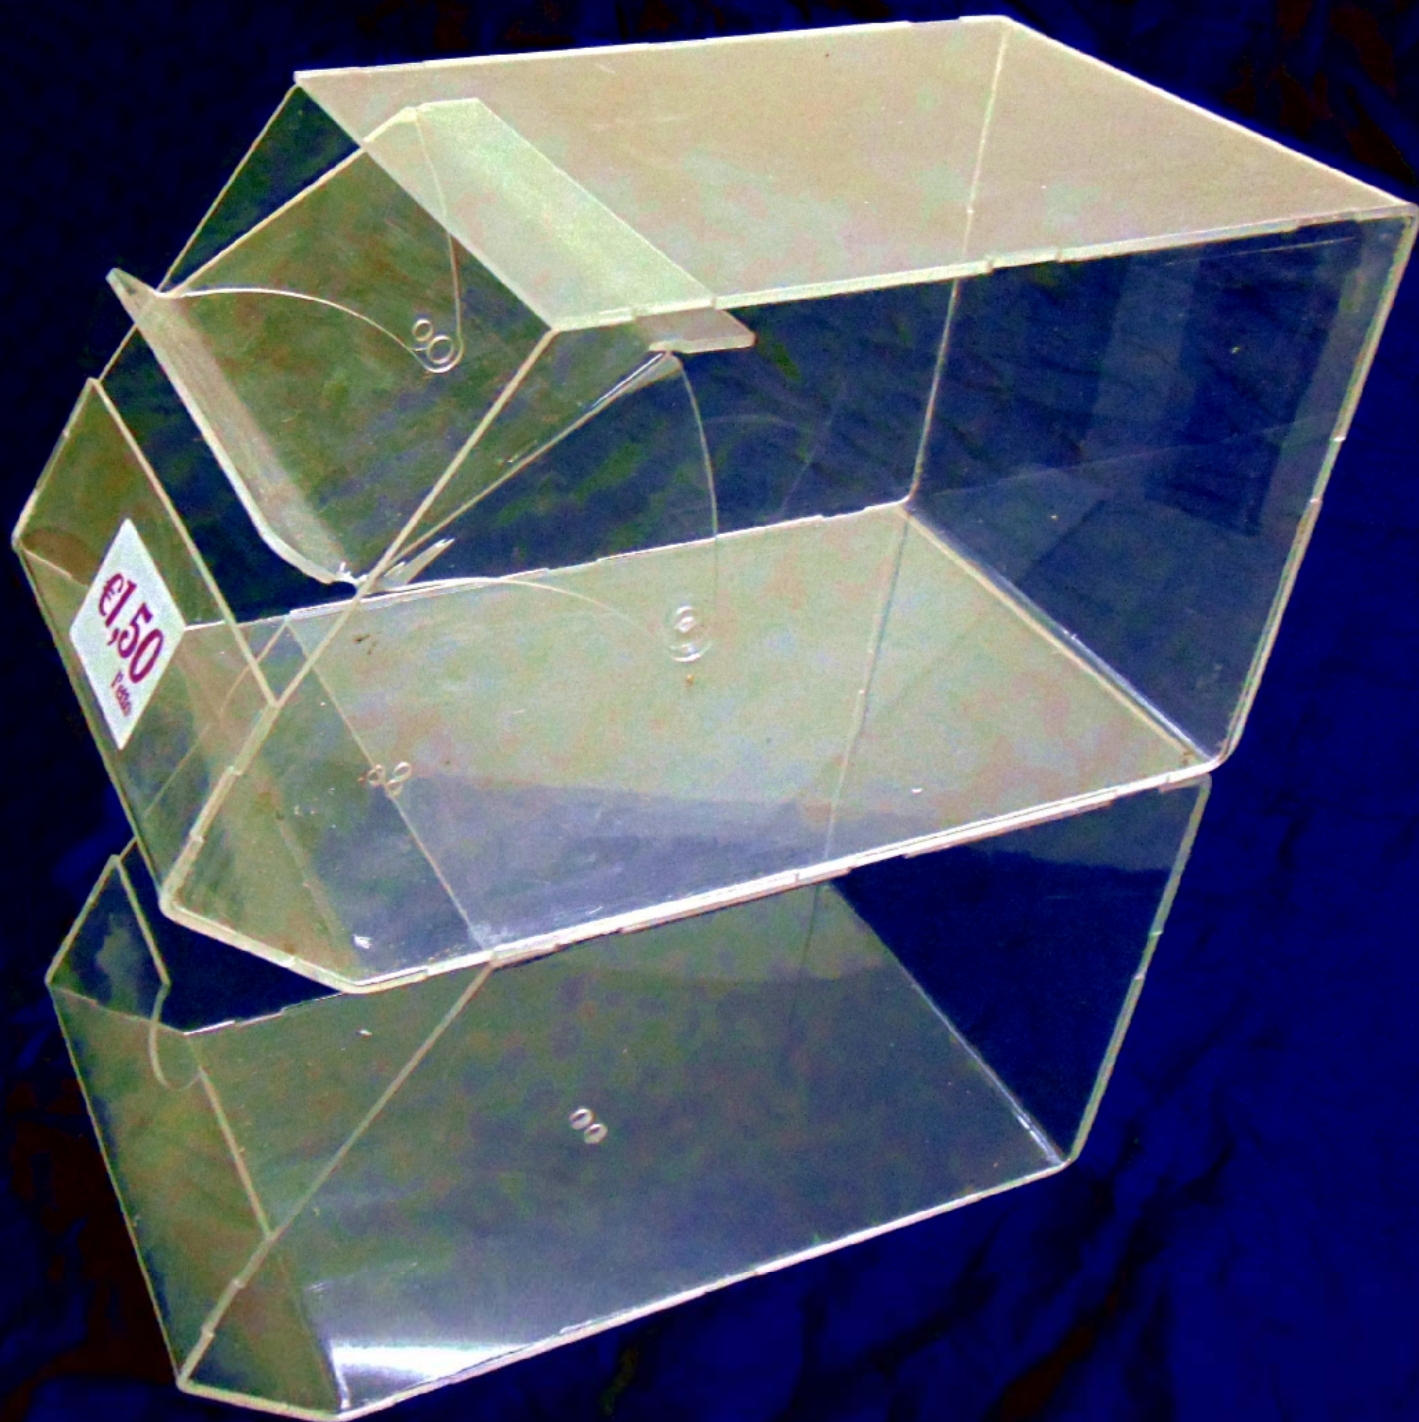

Photograph of a modern, illuminated display shelf. The shelf is made of clear acrylic and has a black base. It features four horizontal shelves and is illuminated with blue LED lights. The background is a plain, light-colored wall.

Scala espositore libri
mis. 50x30xh30 circa
spessore mm.3 € 60.00

Art.506

Cofanetto porta caramelle
in plex mm.3

mis.14 x 28,5 x h 17 € 24.00

mis.18 x 34.5 x h 19 € 30.00

sportellino ruotante

possono essere sovrapposte