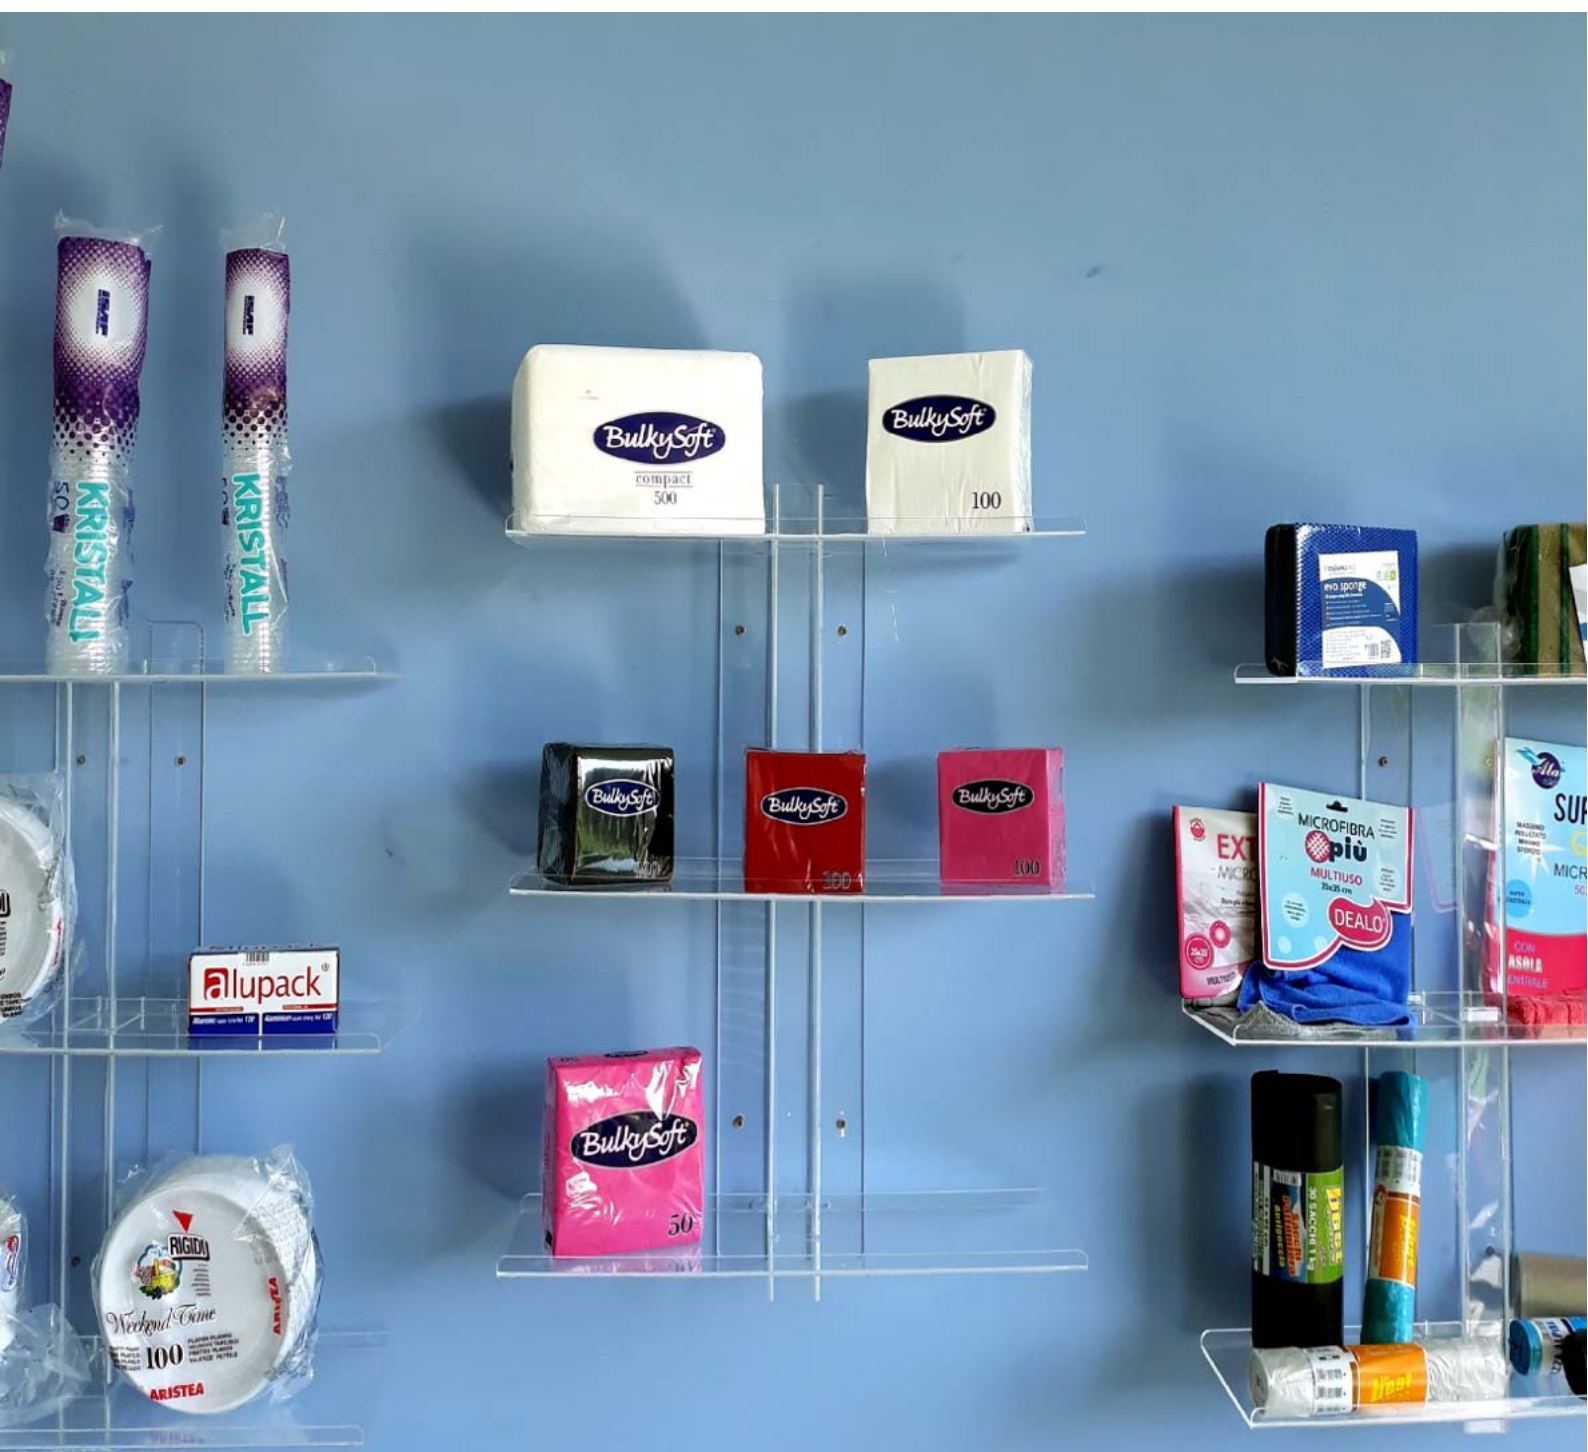

ES. 615

Sistema 3 mensole a parete
ogni mensola misura cm.60x20
cm.30 la distanza tra le 3 mensole
smontabile in 4 pz
fissabile con 2 o 4 fischer
€ 140.00