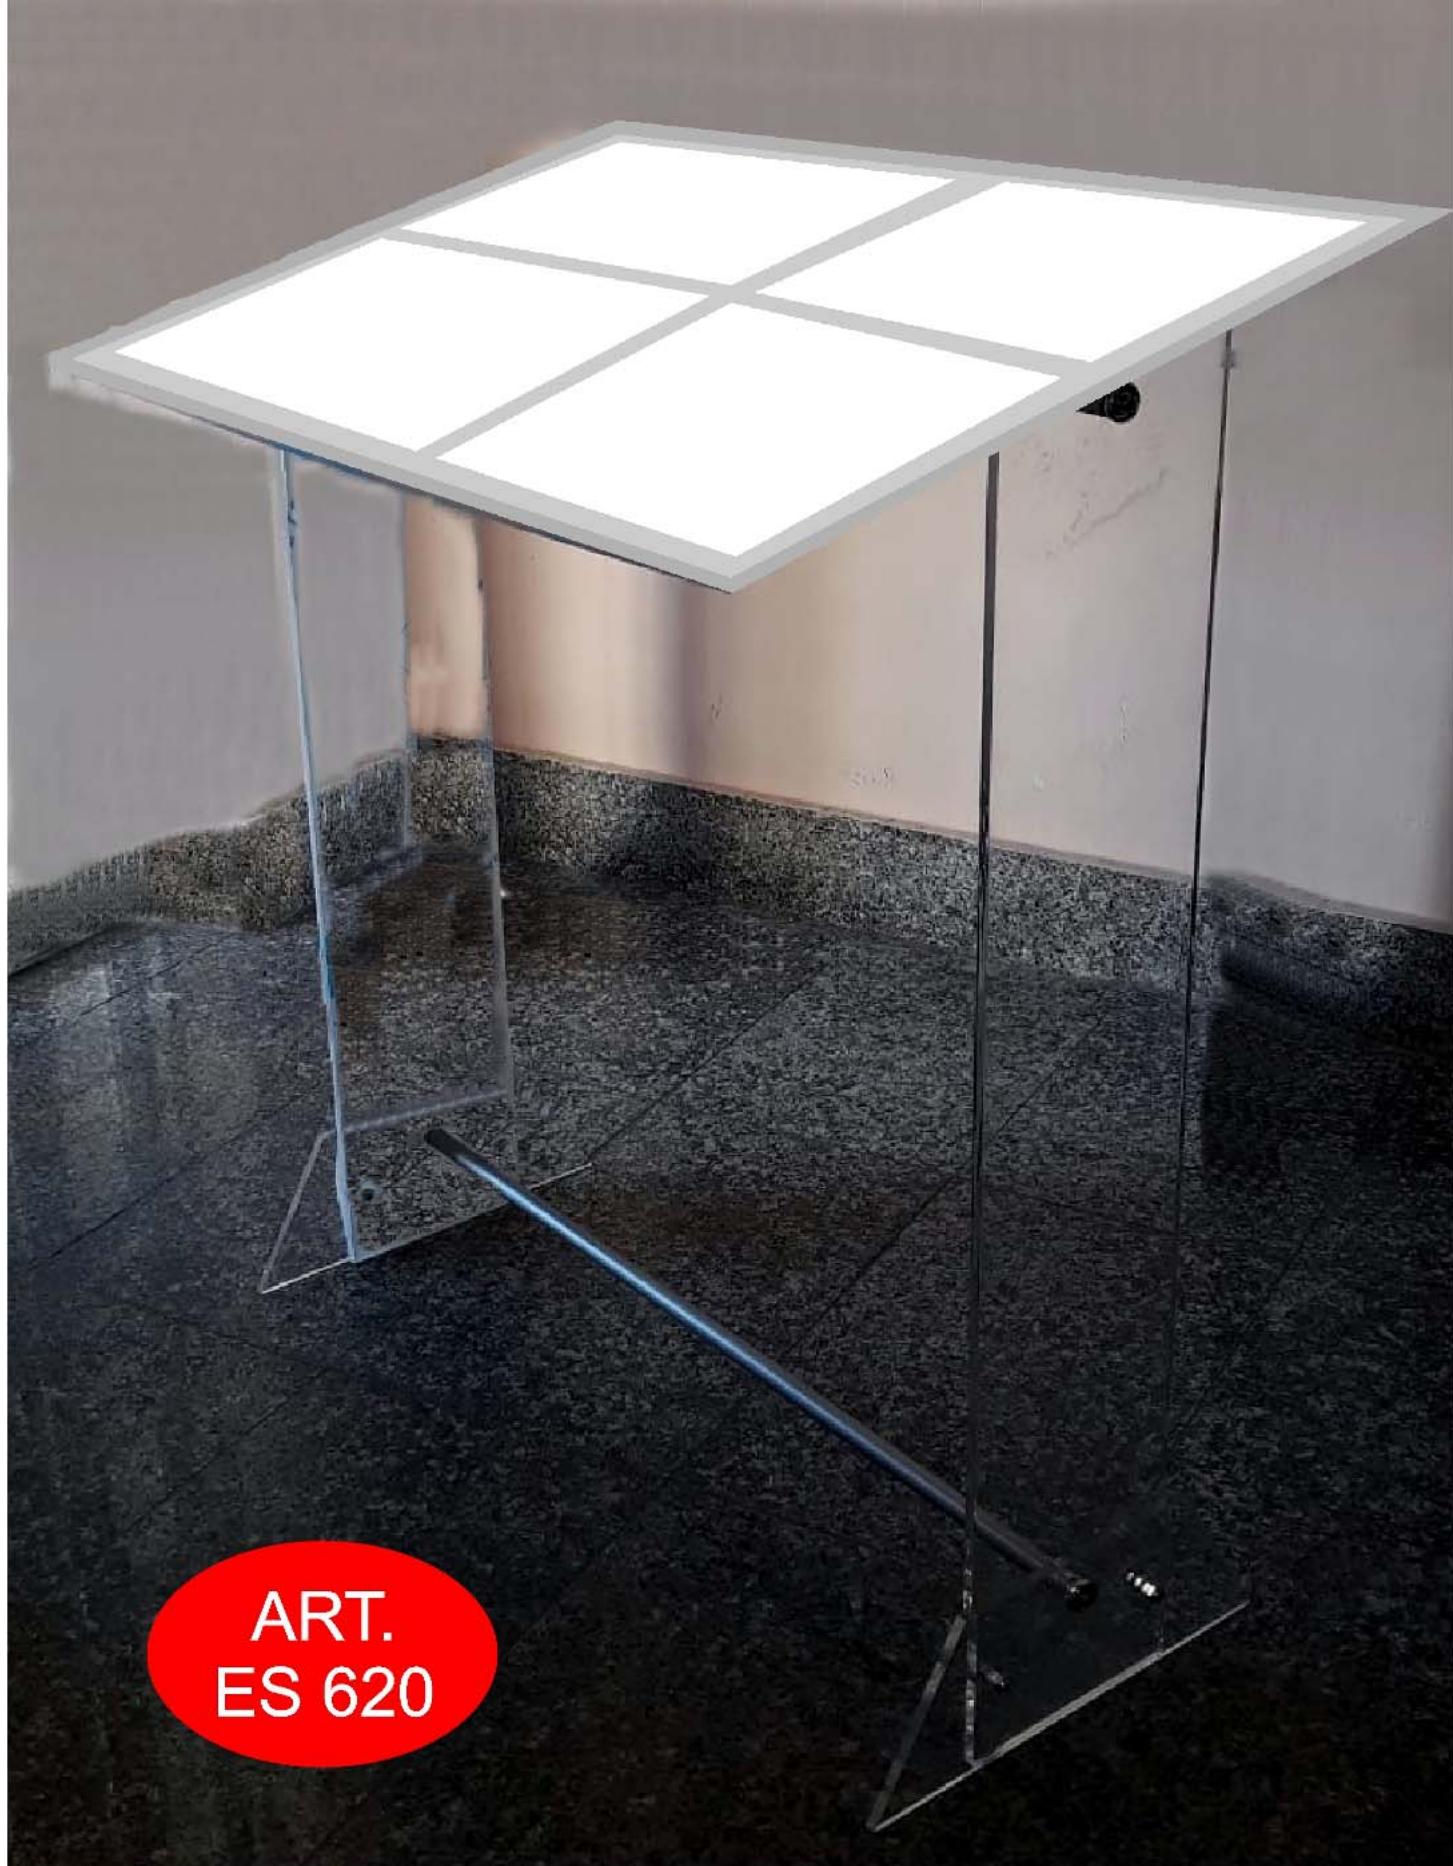

**ART.
ES 620**

**TECA ESPOSITIVA MODELLO LEGGIO PLEX CON TRAVERSE IN METALLO CROMATO
INTERAMENTE SMONTABILE MISURA 750X1000XH1200**

ALLOGGI PER 4 STAMPE O ALTRO ANCHE IN MISURA PERSONALIZZABILE

€ 620..00