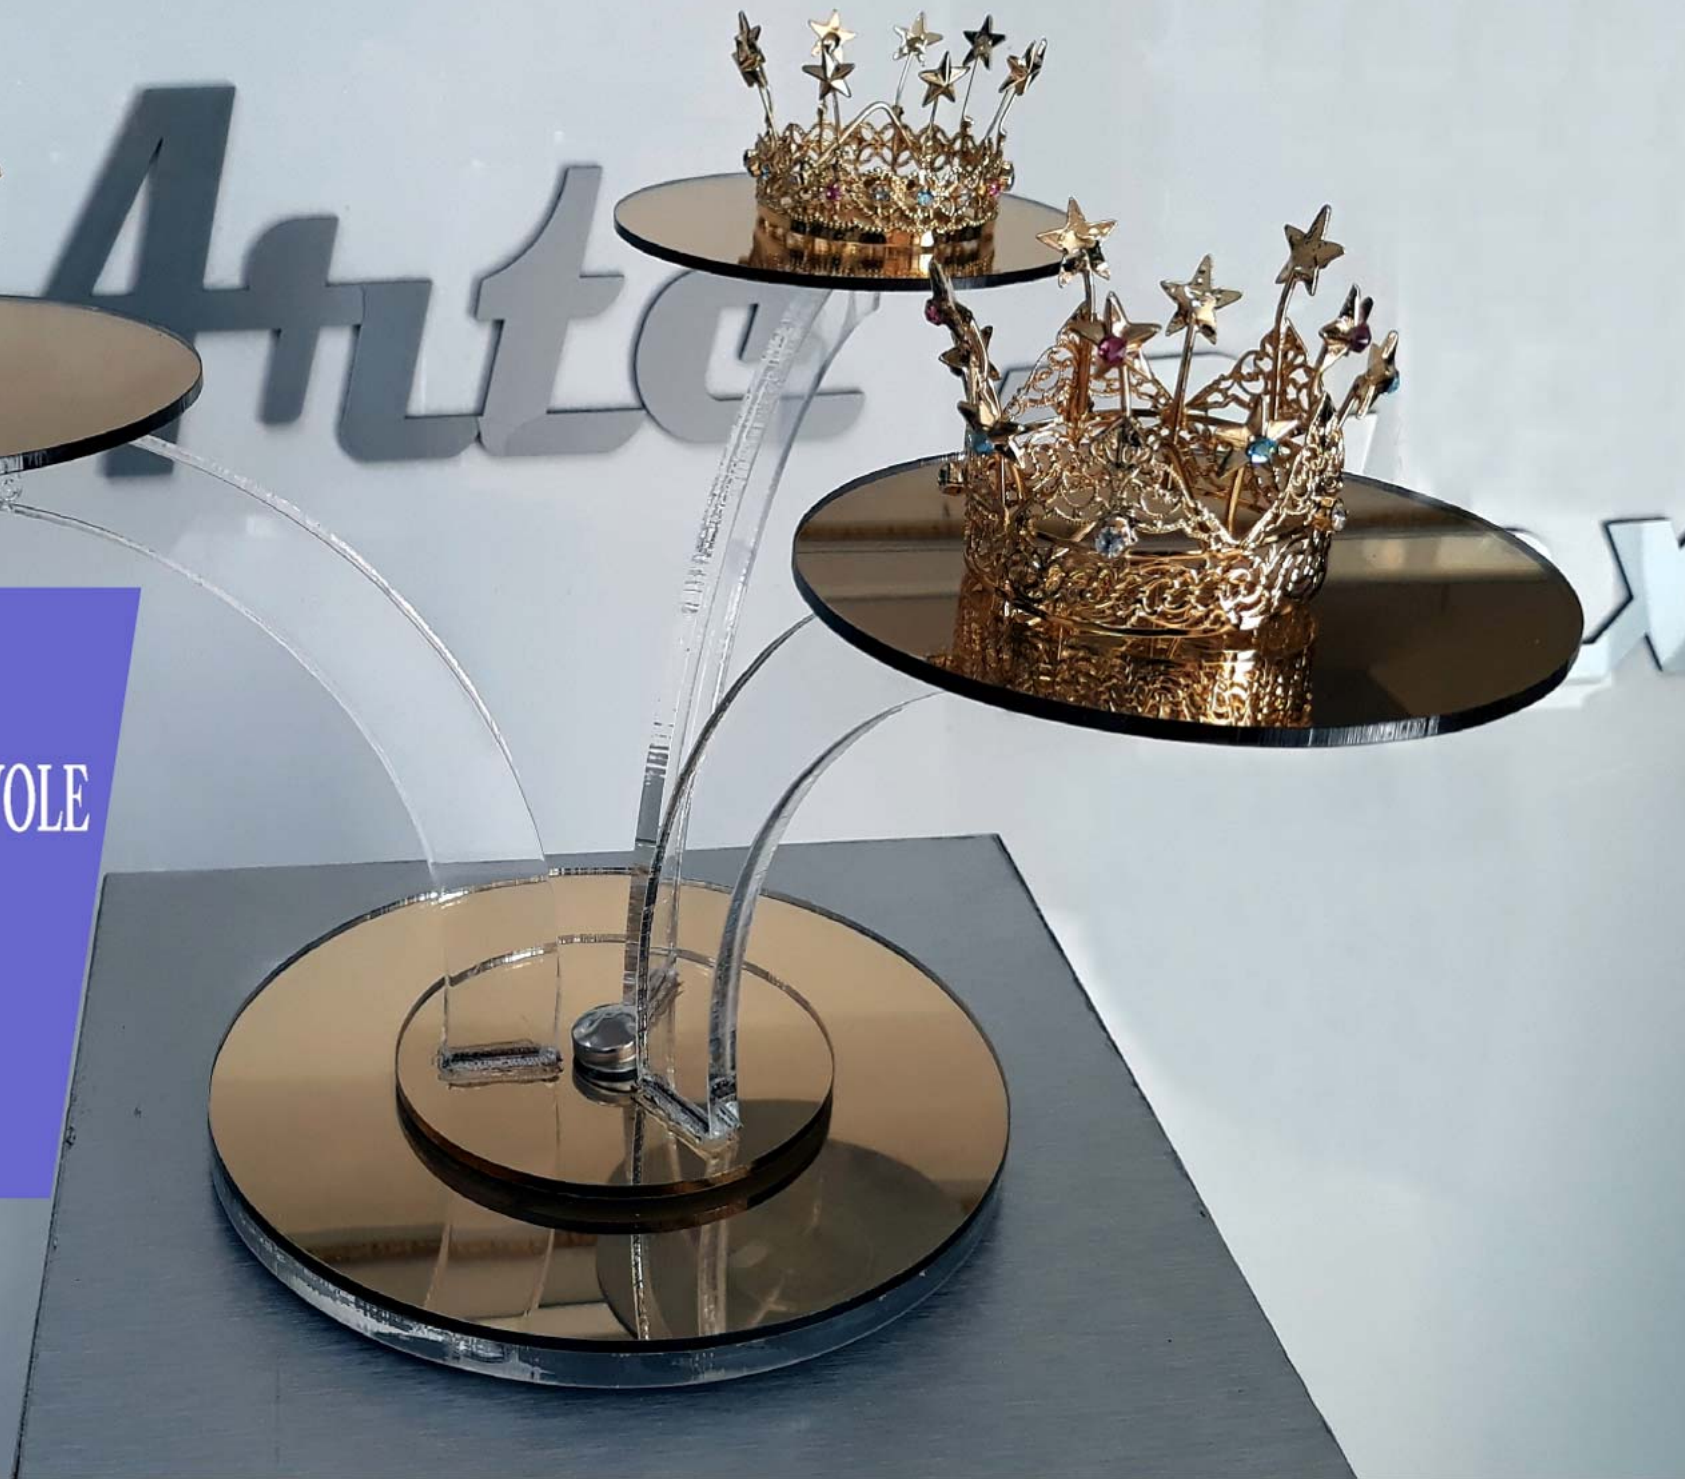

ES 616

EXPO 3 BRACCI GIREVOLE

MIS. DIAM. 35 X h 22

€ 70.00